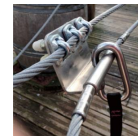

### ZAZA DS

Special crimping ferrules for children's ropes courses.  
More compact, better fluidity. Speedy implementation,  
professional visual aspect.

COUDOU PRO, the revolution of continuous lifelines for  
adventure parks!

#### HOW DOES IT WORK?

The principle of operation is very simple: the hook's opening  
is smaller than the diameter of the cable, but greater than the  
thickness of the plates. In this way, safety is guaranteed. Once  
you enter the lifeline, it is impossible to accidentally  
disconnect before the end of the course. Only by a special key  
supplied to the manager of the park, it is possible to unlock  
the sleeve and then make ultra-rapid evacuations in case of  
illness, storm, fire, etc...

Thanks to the various components, it is possible to secure all  
steps and the various games of your park, such as rope  
jumps, with the new ZAZA 2 Connect. Coudou Pro system  
will allow you to save on surveillance staff costs and ensure  
better security for your customers.