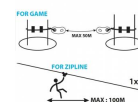

ZAZA2 NO CLAMPS

ZAZA2 PBJ2

NEW

Plate for new paths and games. Easy to install. NO CLAMPS, NO MAINTENANCE!

COUDOU PRO, the revolution of continuous lifelines for adventure parks!

HOW DOES IT WORK?

The principle of operation is very simple: the hook's opening is smaller than the diameter of the cable, but greater than the thickness of the plates. In this way, safety is guaranteed. Once you enter the lifeline, it is impossible to accidentally disconnect before the end of the course. Only by a special key supplied to the manager of the park, it is possible to unlock the sleeve and then make ultra-rapid evacuations in case of illness, storm, fire, etc...

Thanks to the various components, it is possible to secure all steps and the various games of your park, such as rope jumps, with the new ZAZA 2 Connect. Coudou Pro system will allow you to save on surveillance staff costs and ensure better security for your customers.

Recommended for

Sport: Activities

Adventure parks

Articolo	CE EN	Material	⚠ (g)	Cable Diameter (mm)	Line Type	◀▶ (kN)
629422P00KK	CE EN 15567-1 CE EN 13411	Stainless Steel	/	12	Adults	20