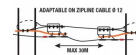

ZAZAI KIDS

ZAZAI PLT

Kids plate for zip lines. Adaptable to existing courses. Very easy for children to use.

COUDOU PRO, the revolution of continuous lifelines for adventure parks!

HOW DOES IT WORK?

The principle of operation is very simple: the hook's opening is smaller than the diameter of the cable, but greater than the thickness of the plates. In this way, safety is guaranteed. Once you enter the lifeline, it is impossible to accidentally disconnect before the end of the course. Only by a special key supplied to the manager of the park, it is possible to unlock the sleeve and then make ultra-rapid evacuations in case of illness, storm, fire, etc...

Recommended for

Sport: Activities

Adventure parks

Articolo	CE EN	Material	⚠ (g)	Cable Diameter (mm)	Line Type	◀▶ (kN)
629111P00KK	CE EN 15567-1 CE EN 13411	Stainless Steel	/	10	Kids	6