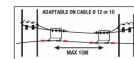

ZAZAI KIDS

ZAZAI PLI

Kids plate adaptable to existing courses. Very easy for children to use.

COUDOU PRO, the revolution of continuous lifelines for adventure parks!

HOW DOES IT WORK?

The principle of operation is very simple: the hook's opening is smaller than the diameter of the cable, but greater than the thickness of the plates. In this way, safety is guaranteed. Once you enter the lifeline, it is impossible to accidentally disconnect before the end of the course. Only by a special key supplied to the manager of the park, it is possible to unlock the sleeve and then make ultra-rapid evacuations in case of illness, storm, fire, etc...

Thanks to the various components, it is possible to secure all steps and the various games of your park, such as rope jumps, with the new ZAZA 2 Connect. Coudou Pro system will allow you to save on surveillance staff costs and ensure better security for your customers.

Recommended for

Sport: Activities

Adventure parks

Articolo	CE EN	Material	⚠ (g)	Cable Diameter (mm)	Line Type	◀▶ (kN)
629101P00KK	CE EN 15567-1 CE EN 13411	Stainless Steel	/	10	Kids	6