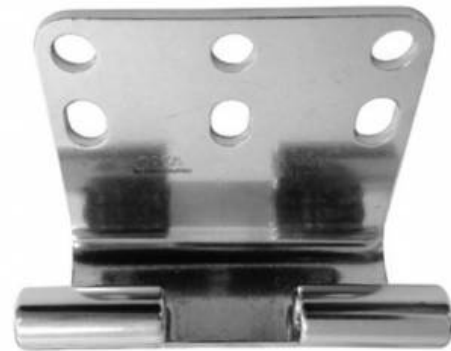

### ZAZAI PLI

Kids plate adaptable to existing courses. Very easy for children to use.

COUDOU PRO, the revolution of continuous lifelines for adventure parks!

#### HOW DOES IT WORK?

The principle of operation is very simple: the hook's opening is smaller than the diameter of the cable, but greater than the thickness of the plates. In this way, safety is guaranteed. Once you enter the lifeline, it is impossible to accidentally disconnect before the end of the course. Only by a special key supplied to the manager of the park, it is possible to unlock the sleeve and then make ultra-rapid evacuations in case of illness, storm, fire, etc...

Thanks to the various components, it is possible to secure all steps and the various games of your park, such as rope jumps, with the new ZAZA 2 Connect. Coudou Pro system will allow you to save on surveillance staff costs and ensure better security for your customers.