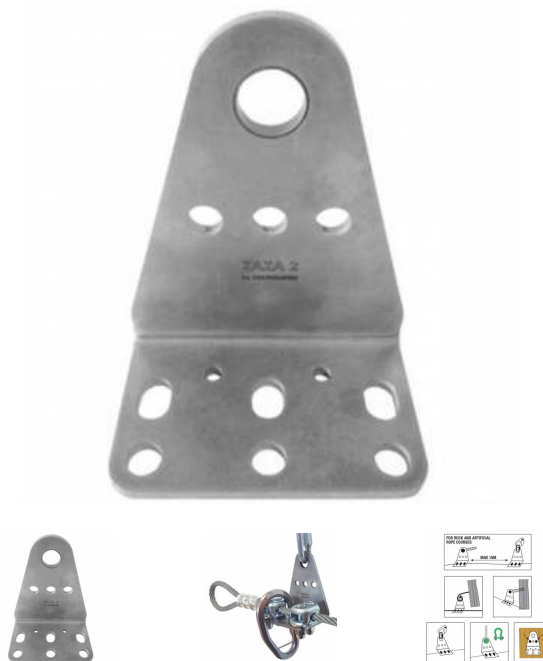

ZAZA2 ADULTS

ZAZA2 VIA

NEW

Plate adaptable to rock and artificial structures, very easy to install with clamps.

Optional ZAZA2 SPACER: spacer for fixing bolt (#629362P00KK)

COUDOU PRO, the revolution of continuous lifelines for adventure parks!

HOW DOES IT WORK?

The principle of operation is very simple: the hook's opening is smaller than the diameter of the cable, but greater than the thickness of the plates. In this way, safety is guaranteed. Once you enter the lifeline, it is impossible to accidentally disconnect before the end of the course. Only by a special key supplied to the manager of the park, it is possible to unlock the sleeve and then make ultra-rapid evacuations in case of illness, storm, fire, etc...

Thanks to the various components, it is possible to secure all steps and the various games of your park, such as rope jumps, with the new ZAZA 2 Connect. Coudou Pro system will allow you to save on surveillance staff costs and ensure better security for your customers.

Recommended for

Sport: Activities

Adventure parks

Articolo	CE EN	Material	⚠ (g)	Cable Diameter (mm)	Line Type	◀▶ (kN)
629352P00KK	CE EN 15567-1	Stainless Steel	/	12	Adults	10