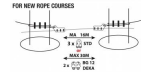

ZAZA2 ADULTS

ZAZA2 PLS3 NEW

NEW

Plate for new paths and games. Easy to install with clamps.

COUDOU PRO, the revolution of continuous lifelines for adventure parks!

HOW DOES IT WORK?

The principle of operation is very simple: the hook's opening is smaller than the diameter of the cable, but greater than the thickness of the plates. In this way, safety is guaranteed. Once you enter the lifeline, it is impossible to accidentally disconnect before the end of the course. Only by a special key supplied to the manager of the park, it is possible to unlock the sleeve and then make ultra-rapid evacuations in case of illness, storm, fire, etc...

Recommended for

Sport: Activities

Adventure parks

Articolo	CE EN	Material	⚠ (g)	Cable Diameter (mm)	Line Type	◀▶ (kN)
629332P00KK	CE EN 15567-1 CE EN 13411	Stainless Steel	/	12	Adults	10